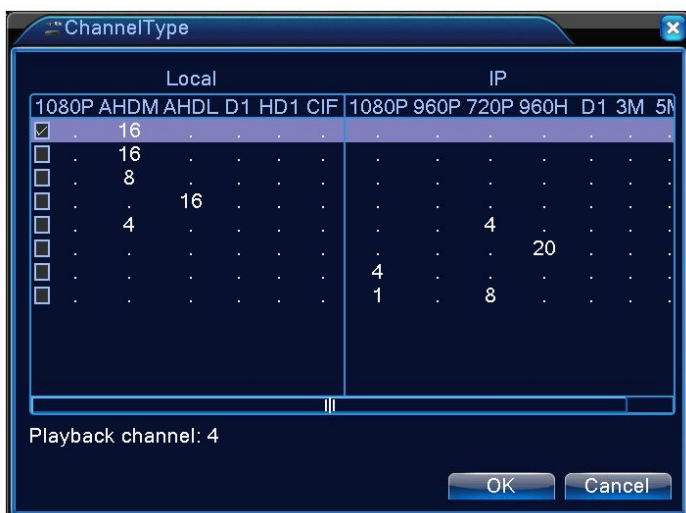

Backup Mode	Network download / Flash USB / movable HDD/SATA HDD / DVD-RW
PTZ	PTZ	1 x RS485
	Protocol	PELCO-P / PELCO-D / HY / NEON / PANASONIC / SAMSUNG / PHILIPS / SANLI / SANTACHI / SHARP / SONY / YAAN
Network	Interface	RJ45 port / 10M / 100M / 1,000Mbps Ethernet
	Protocol	TCP/IP, DHCP, DDNS, DNS, PPPoE, UPNP, NTP, SMTP
	CMS Program	General_CMS_Eng_V3.0.7.7.T (up to 500 Video channels Platform)
	Mobile Phone Support	iPhone / iPad, Android, BlackBerry, Symbian, Windows Mobile Pro
	Computer System Support	Windows 2000, XP, Vista, 7, 8 / Mac OS x 10.6/10.7
	Compatible Browser	Google Chrome, Internet Explorer (IE11), Mozilla Firefox, Safari (Mac)
	3G/WIFI	3G/WIFI USB Dongle (Plug-and-Play)
	Free DDNS (P2P)	P2P Function via iCloud server (http://www.xmeye.net)
	IP Camera Protocol	ONVIF 2.3 Version Platform Protocol (IP Camera)
	Channel Type (Digital Menu)	16CH 720P AHD Camera 16CH 960H Analog Camera 4CH 720P AHD Camera + 4CH 720P IP Camera 4CH 1080P IP Camera 1CH 1080P IP Camera + 8CH 720P IP Camera
Simultaneous Remote Viewers	6 Users Online	
Others	Operating Temperature	0°C ~ 55°C
	Operating Humidity	10% ~ 90%
	Dimension	330*250*55mm
	Weight	2.10 KGS
	USB Mouse	YES
	HDD Screw	8 PCS (1 Pack) – 2 x HDD
	Quick Start Guide (QSG)	YES
	Power Supply	DC12V/4A Switching Power Adapter (included Power Cord)
Package	5pcs/ctn (457 x 455 x 308mm/carton)	

Back Panel